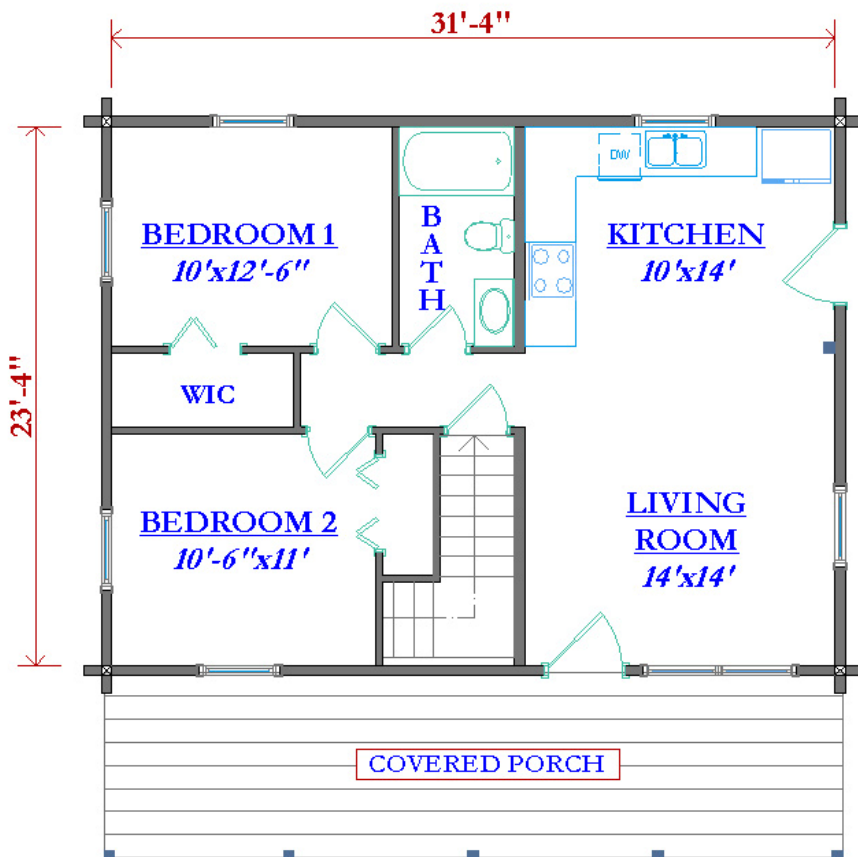

The Haven
 +/- 768 Sq. Ft.

Hilltop Log & Timber Homes
 800-622-4608
www.hilltoplogandtimberhomes.com

HAVEN
 768 Sq Ft

"Because Every Dream Is Unique, So Is Every Hilltop Home!"