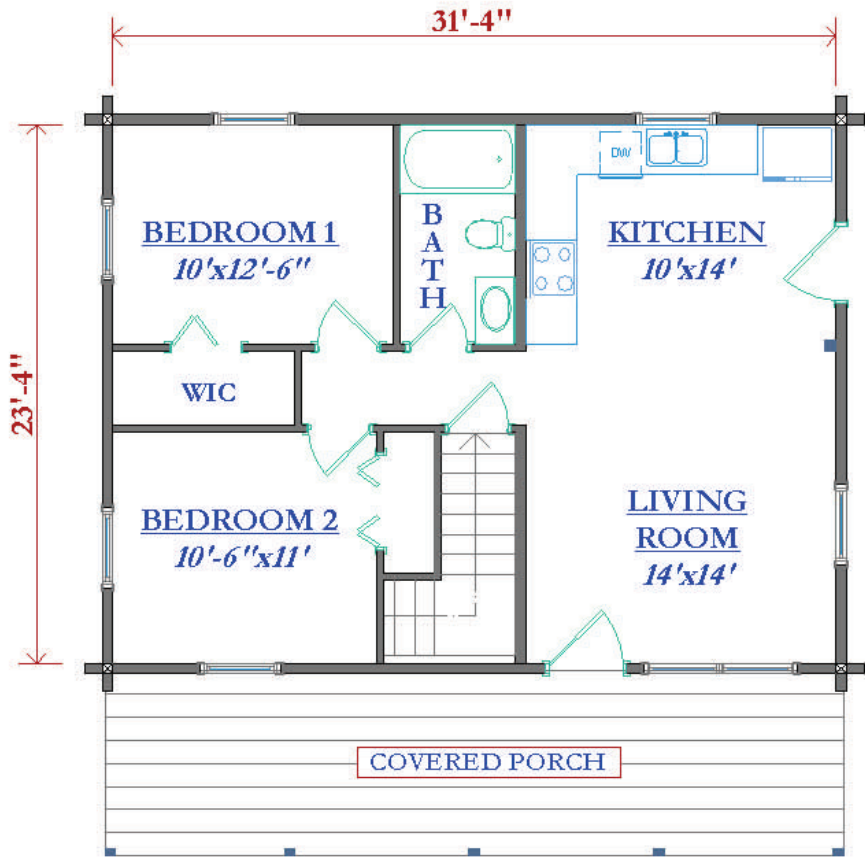

The Haven
+/- 768 Sq. Ft.

Hilltop Log & Timber Homes
 800-622-4608
www.hilltoplogandtimberhomes.com

HAVEN
768 Sq Ft

"Because Every Dream Is Unique, So Is Every Hilltop Home!"